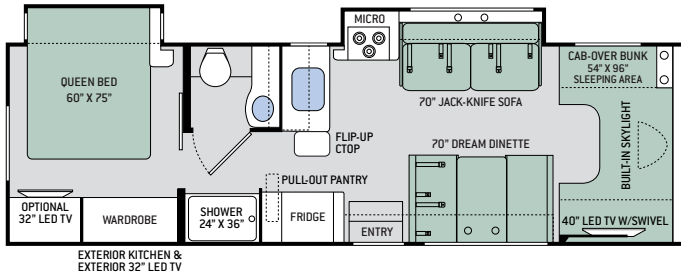

RQ29

3TRAX™ is our in-wall slideout system, housing all the moving and mechanical parts within the sidewall of the motorhome. This triple track design supports large rooms, like those found in full-wall slideouts, ensuring simple, reliable, maintenance-free operation. What sets 3TRAX™ apart is the patented rail system, in-floor roller guides and electric motor design. For more information, visit thormotorcoach.com/3TRAX.

Specifications

	KM24	GR22	RS26	RQ29	LF31	PD31	WS31
Chassis	Mercedes-Benz	Ford / Chevy	Ford / Chevy	Ford	Ford	Ford	Ford
Gross Vehicle (GVWR)	11,030	12,500 / 12,300	12,500 / 14,200	14,500	14,500	14,500	14,500
Gross Combined (GCWR)	15,250	18,500 / 16,000	18,500 / 20,000	22,000	22,000	22,000	22,000
Wheel Base	170.3"	158" / 159"	183" / 184"	212"	223"	212"	223"
Exterior Length (w/out ladder)	24'-8"	24' / 24'-6"	27'-6" / 28'	30'-11"	32'-7"	31'-3"	32'-2"
Exterior Height (w/AC)	11'-10"	10'-10"	11'-1"	11'-1"	11'-1"	11'-1"	11'-1"
Exterior Width (w/out mirrors)	90"	99"	99"	99"	99"	99"	99"
Interior Height	84"	84"	84"	84"	84"	84"	84"
Awning Size	15'	15'	18'	15'	16'	16'	16'
Fuel (gal)	26.4	55 / 57	55 / 57	55	55	55	55
LPG (lbs)	68.2	40.9	40.9	40.9	40.9	40.9	40.9
Fresh/Waste/Gray Water (gal)	30 / 24 / 38	40 / 29 / 25	40 / 29 / 25	40 / 28 / 28	40 / 28 / 28	40 / 28 / 28	40 / 28 / 28
Water Heater (gal)	Instant Tankless	Instant Tankless	Instant Tankless	Instant Tankless	Instant Tankless	Instant Tankless	Instant Tankless
Furnace (BTUs)	30,000	19,000	30,000	30,000	30,000	30,000	30,000
Exterior Storage Capacity (cu. ft.)	48.5	30.9	40	45.2	57.5	52.9	54.6