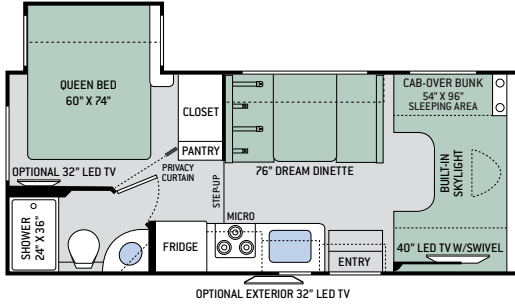

Floor Plans

GR22

3TRAX™ is our in-wall slideout system, housing all the moving and mechanical parts within the sidewall of the motorhome. This triple track design supports large rooms, like those found in full-wall slideouts, ensuring simple, reliable, maintenance-free operation. What sets 3TRAX™ apart is the patented rail system, in-floor roller guides and electric motor design. For more information, visit thormotorcoach.com/3TRAX.

Specifications

	KM24	GR22	RS26	RQ29	LF31	PD31	WS31
Chassis	Mercedes-Benz	Ford / Chevy	Ford / Chevy	Ford	Ford	Ford	Ford
Gross Vehicle (GVWR)	11,030	12,500 / 12,300	12,500 / 14,200	14,500	14,500	14,500	14,500
Gross Combined (GCWR)	15,250	18,500 / 16,000	18,500 / 20,000	22,000	22,000	22,000	22,000
Wheel Base	170.3"	158" / 159"	183" / 184"	212"	223"	212"	223"
Exterior Length (w/out ladder)	24'-8"	24' / 24'-6"	27'-6" / 28'	30'-11"	32'-7"	31'-3"	32'-2"
Exterior Height (w/AC)	11'-10"	10'-10"	11'-1"	11'-1"	11'-1"	11'-1"	11'-1"
Exterior Width (w/out mirrors)	90"	99"	99"	99"	99"	99"	99"
Interior Height	84"	84"	84"	84"	84"	84"	84"
Awning Size	15'	15'	18'	15'	16'	16'	16'
Fuel (gal)	26.4	55 / 57	55 / 57	55	55	55	55
LPG (lbs)	68.2	40.9	40.9	40.9	40.9	40.9	40.9
Fresh/Waste/Gray Water (gal)	30 / 24 / 38	40 / 29 / 25	40 / 29 / 25	40 / 28 / 28	40 / 28 / 28	40 / 28 / 28	40 / 28 / 28
Water Heater (gal)	Instant Tankless	Instant Tankless	Instant Tankless	Instant Tankless	Instant Tankless	Instant Tankless	Instant Tankless
Furnace (BTUs)	30,000	19,000	30,000	30,000	30,000	30,000	30,000
Exterior Storage Capacity (cu. ft.)	48.5	30.9	40	45.2	57.5	52.9	54.6