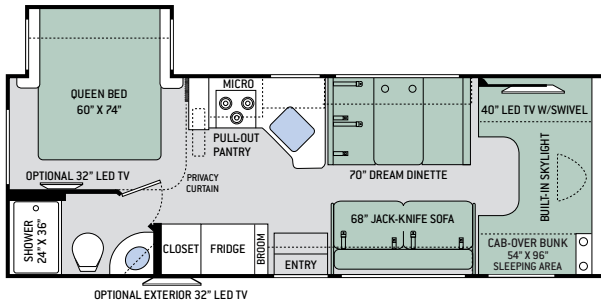

Floor Plans

RS26

3TRAX™ is our in-wall slideout system, housing all the moving and mechanical parts within the sidewall of the motorhome. This triple track design supports large rooms, like those found in full-wall slideouts, ensuring simple, reliable, maintenance-free operation. What sets 3TRAX™ apart is the patented rail system, in-floor roller guides and electric motor design. For more information, visit thormotorcoach.com/3TRAX.

Specifications

	KM24	GR22	RS26	RQ29	LF31	PD31	WS31
Chassis	Mercedes-Benz	Ford / Chevy	Ford / Chevy	Ford	Ford	Ford	Ford
Gross Vehicle (GVWR)	11,030	12,500 / 12,300	12,500 / 14,200	14,500	14,500	14,500	14,500
Gross Combined (GCWR)	15,250	18,500 / 16,000	18,500 / 20,000	22,000	22,000	22,000	22,000
Wheel Base	170.3"	158" / 159"	183" / 184"	212"	223"	212"	223"
Exterior Length (w/out ladder)	24'-8"	24' / 24'-6"	27'-6" / 28'	30'-11"	32'-7"	31'-3"	32'-2"
Exterior Height (w/AC)	11'-10"	10'-10"	11'-1"	11'-1"	11'-1"	11'-1"	11'-1"
Exterior Width (w/out mirrors)	90"	99"	99"	99"	99"	99"	99"
Interior Height	84"	84"	84"	84"	84"	84"	84"
Awning Size	15'	15'	18'	15'	16'	16'	16'
Fuel (gal)	26.4	55 / 57	55 / 57	55	55	55	55
LPG (lbs)	68.2	40.9	40.9	40.9	40.9	40.9	40.9
Fresh/Waste/Gray Water (gal)	30 / 24 / 38	40 / 29 / 25	40 / 29 / 25	40 / 28 / 28	40 / 28 / 28	40 / 28 / 28	40 / 28 / 28
Water Heater (gal)	Instant Tankless	Instant Tankless	Instant Tankless	Instant Tankless	Instant Tankless	Instant Tankless	Instant Tankless
Furnace (BTUs)	30,000	19,000	30,000	30,000	30,000	30,000	30,000
Exterior Storage Capacity (cu. ft.)	48.5	30.9	40	45.2	57.5	52.9	54.6