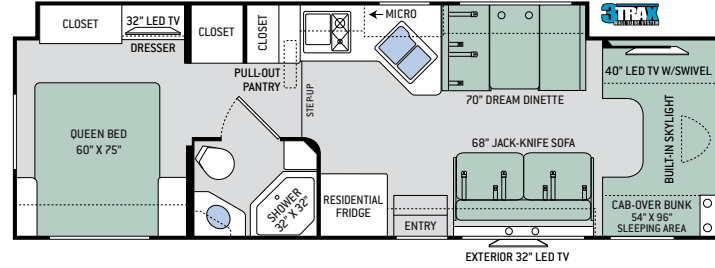

Floor Plans

WS31

3TRAX™ is our in-wall slideout system, housing all the moving and mechanical parts within the sidewall of the motorhome. This triple track design supports large rooms, like those found in full-wall slideouts, ensuring simple, reliable, maintenance-free operation. What sets 3TRAX™ apart is the patented rail system, in-floor roller guides and electric motor design. For more information, visit thormotorcoach.com/3TRAX.

Specifications

	KM24	GR22	RS26	RQ29	LF31	PD31	WS31
Chassis	Mercedes-Benz	Ford / Chevy	Ford / Chevy	Ford	Ford	Ford	Ford
Gross Vehicle (GVWR)	11,030	12,500 / 12,300	12,500 / 14,200	14,500	14,500	14,500	14,500
Gross Combined (GCWR)	15,250	18,500 / 16,000	18,500 / 20,000	22,000	22,000	22,000	22,000
Wheel Base	170.3"	158" / 159"	183" / 184"	212"	223"	212"	223"
Exterior Length (w/out ladder)	24'-8"	24' / 24'-6"	27'-6" / 28'	30'-11"	32'-7"	31'-3"	32'-2"
Exterior Height (w/AC)	11'-10"	10'-10"	11'-1"	11'-1"	11'-1"	11'-1"	11'-1"
Exterior Width (w/out mirrors)	90"	99"	99"	99"	99"	99"	99"
Interior Height	84"	84"	84"	84"	84"	84"	84"
Awning Size	15'	15'	18'	15'	16'	16'	16'
Fuel (gal)	26.4	55 / 57	55 / 57	55	55	55	55
LPG (lbs)	68.2	40.9	40.9	40.9	40.9	40.9	40.9
Fresh/Waste/Gray Water (gal)	30 / 24 / 38	40 / 29 / 25	40 / 29 / 25	40 / 28 / 28	40 / 28 / 28	40 / 28 / 28	40 / 28 / 28
Water Heater (gal)	Instant Tankless	Instant Tankless	Instant Tankless	Instant Tankless	Instant Tankless	Instant Tankless	Instant Tankless
Furnace (BTUs)	30,000	19,000	30,000	30,000	30,000	30,000	30,000
Exterior Storage Capacity (cu. ft.)	48.5	30.9	40	45.2	57.5	52.9	54.6