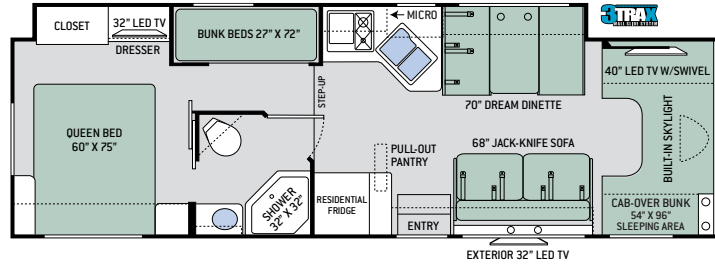

Floor Plans

LF31

3TRAX™ is our in-wall slideout system, housing all the moving and mechanical parts within the sidewall of the motorhome. This triple track design supports large rooms, like those found in full-wall slideouts, ensuring simple, reliable, maintenance-free operation. What sets 3TRAX™ apart is the patented rail system, in-floor roller guides and electric motor design. For more information, visit thormotorcoach.com/3TRAX.

Specifications

	KM24	GR22	RS26	RQ29	LF31	PD31	WS31
Chassis	Mercedes-Benz	Ford / Chevy	Ford / Chevy	Ford	Ford	Ford	Ford
Gross Vehicle (GVWR)	11,030	12,500 / 12,300	12,500 / 14,200	14,500	14,500	14,500	14,500
Gross Combined (GCWR)	15,250	18,500 / 16,000	18,500 / 20,000	22,000	22,000	22,000	22,000
Wheel Base	170.3"	158" / 159"	183" / 184"	212"	223"	212"	223"
Exterior Length (w/out ladder)	24'-8"	24' / 24'-6"	27'-6" / 28'	30'-11"	32'-7"	31'-3"	32'-2"
Exterior Height (w/AC)	11'-10"	10'-10"	11'-1"	11'-1"	11'-1"	11'-1"	11'-1"
Exterior Width (w/out mirrors)	90"	99"	99"	99"	99"	99"	99"
Interior Height	84"	84"	84"	84"	84"	84"	84"
Awning Size	15'	15'	18'	15'	16'	16'	16'
Fuel (gal)	26.4	55 / 57	55 / 57	55	55	55	55
LPG (lbs)	68.2	40.9	40.9	40.9	40.9	40.9	40.9
Fresh/Waste/Gray Water (gal)	30 / 24 / 38	40 / 29 / 25	40 / 29 / 25	40 / 28 / 28	40 / 28 / 28	40 / 28 / 28	40 / 28 / 28
Water Heater (gal)	Instant Tankless	Instant Tankless	Instant Tankless	Instant Tankless	Instant Tankless	Instant Tankless	Instant Tankless
Furnace (BTUs)	30,000	19,000	30,000	30,000	30,000	30,000	30,000
Exterior Storage Capacity (cu. ft.)	48.5	30.9	40	45.2	57.5	52.9	54.6