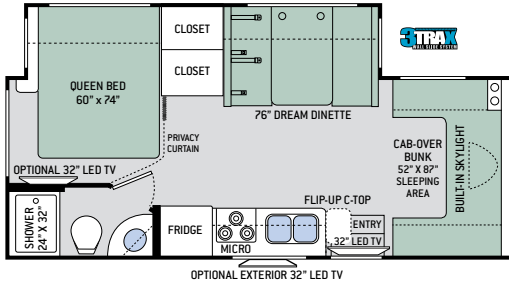

Floor Plans

KM24