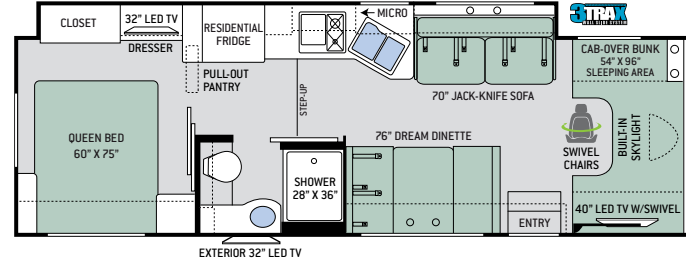

Floor Plans

PD31

3TRAX™ is our in-wall slideout system, housing all the moving and mechanical parts within the sidewall of the motorhome. This triple track design supports large rooms, like those found in full-wall slideouts, ensuring simple, reliable, maintenance-free operation. What sets 3TRAX™ apart is the patented rail system, in-floor roller guides and electric motor design. For more information, visit thormotorcoach.com/3TRAX.

Specifications

	KM24	GR22	RS26	RQ29	LF31	PD31	WS31
Chassis	Mercedes-Benz	Ford / Chevy	Ford / Chevy	Ford	Ford	Ford	Ford
Gross Vehicle (GVWR)	11,030	12,500 / 12,300	12,500 / 14,200	14,500	14,500	14,500	14,500
Gross Combined (GCWR)	15,250	18,500 / 16,000	18,500 / 20,000	22,000	22,000	22,000	22,000
Wheel Base	170.3"	158" / 159"	183" / 184"	212"	223"	212"	223"
Exterior Length (w/out ladder)	24'-8"	24' / 24'-6"	27'-6" / 28'	30'-11"	32'-7"	31'-3"	32'-2"
Exterior Height (w/AC)	11'-10"	10'-10"	11'-1"	11'-1"	11'-1"	11'-1"	11'-1"
Exterior Width (w/out mirrors)	90"	99"	99"	99"	99"	99"	99"
Interior Height	84"	84"	84"	84"	84"	84"	84"
Awning Size	15'	15'	18'	15'	16'	16'	16'
Fuel (gal)	26.4	55 / 57	55 / 57	55	55	55	55
LPG (lbs)	68.2	40.9	40.9	40.9	40.9	40.9	40.9
Fresh/Waste/Gray Water (gal)	30 / 24 / 38	40 / 29 / 25	40 / 29 / 25	40 / 28 / 28	40 / 28 / 28	40 / 28 / 28	40 / 28 / 28
Water Heater (gal)	Instant Tankless	Instant Tankless	Instant Tankless	Instant Tankless	Instant Tankless	Instant Tankless	Instant Tankless
Furnace (BTUs)	30,000	19,000	30,000	30,000	30,000	30,000	30,000
Exterior Storage Capacity (cu. ft.)	48.5	30.9	40	45.2	57.5	52.9	54.6